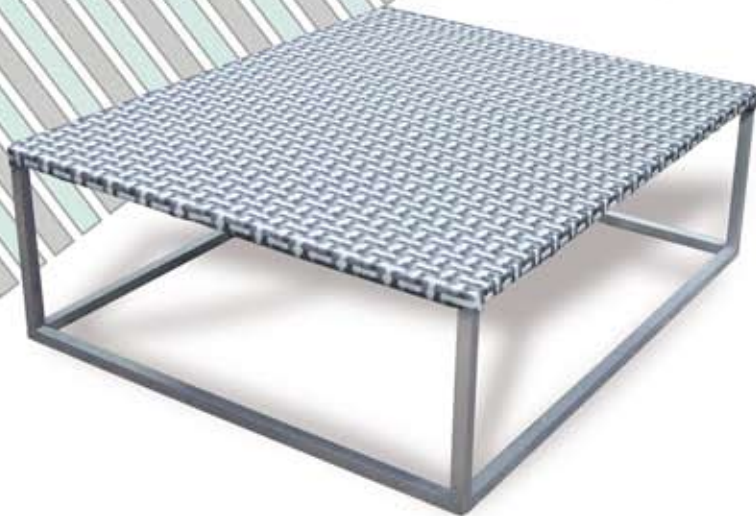

MODULAR

AKELE®

www.ppakele.com

Tel. 5542 1241 / 5542 3576

jakele@ppakele.com

Mesa

Largo: 1,20cms.

Ancho: 120 cms.

Alto: 40 cms.

Central

Largo: 1,20cms.

Ancho: 120 cms.

Alto: 70 cms.

Esquinero

Largo: 1,20cms.

Ancho: 120 cms.

Alto: 70 cms.